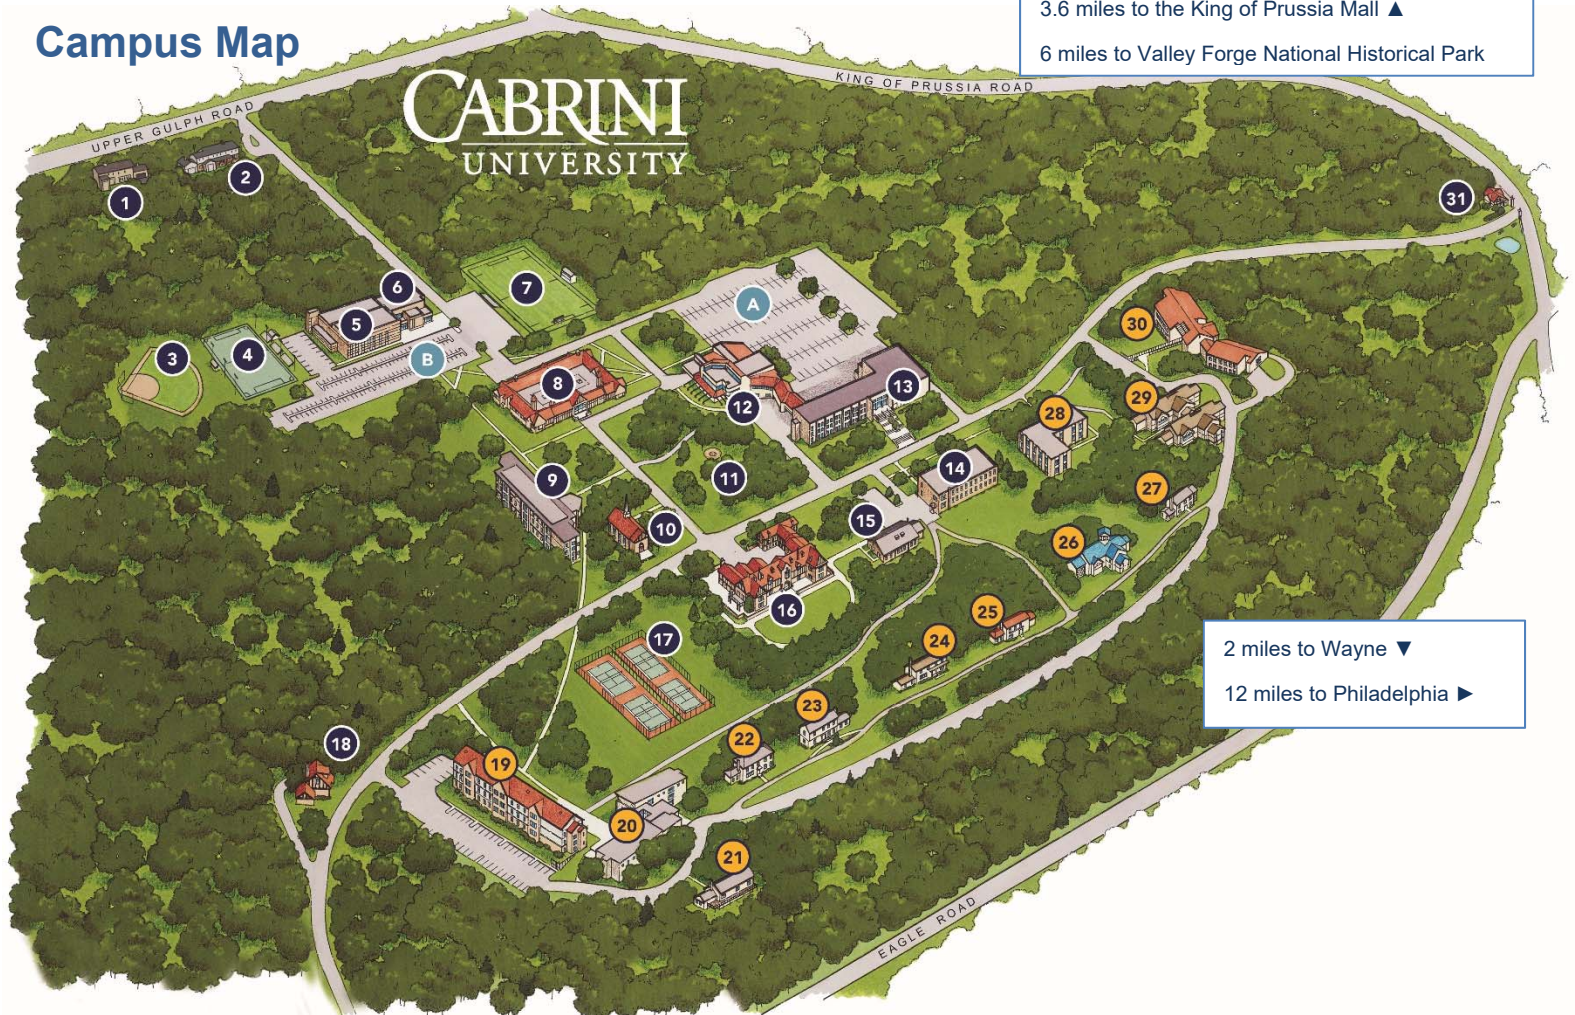

Campus Map

CABRINI
UNIVERSITY

3.6 miles to the King of Prussia Mall ▲
6 miles to Valley Forge National Historical Park

2 miles to Wayne ▼
12 miles to Philadelphia ►

- | | | | |
|---|--|--|---|
| <p>1. The Cottage
MSC Mission Offices</p> <p>2. President's Residence</p> <p>3. Softball Field</p> <p>4. Edith Robb Dixon Field</p> <p>5. Dixon Center
Athletics and Recreation Offices
Cav Spirit Shop
Classrooms
Hall of Fame
Locker Rooms
Nerney Field House
Swimming Pool
Track (indoor)</p> <p>6. Athletics and Recreation Pavilion
Athletics and Recreation Offices
Cavs Shack (dining)
Exercise Studio
Fitness Center</p> <p>7. Cavalier (Upper) Athletic Field</p> <p>8. Grace Hall
Admissions
Atrium
Cavalier Express Center
(Financial Aid, Registrar, Billing)
Center for Student Success
(Professional Advising,
First-Year Experience)
Counseling and Psychological Services
Faculty Offices
Graduate Admissions
Human Resources
Multipurpose Room
School of Humanities and
Social Sciences Offices
Student Life
Theatre</p> | <p>9. Antoinette Iadarola Center for Science, Education, and Technology
Academic Counseling
Center for Student Success
(Math Resource Center,
Peer Tutoring, Writing Center)
Classrooms
Colameco Lab for the Social and
Psychological Sciences
Computer Lab
Faculty Offices
Hamilton Family Foundation Atrium
Laboratories
Lounges
Margaret Hamilton Duprey Auditorium
Observatory Platform
Performance Lab
School of Natural Sciences
and Allied Health Offices</p> <p>10. Bruckmann Memorial Chapel of Saint Joseph</p> <p>11. The Commons</p> <p>12. George D. Widener Campus Center
Campus Store
Career and Professional Development
Fine Arts
Jazzman's Café
Lecture Hall
Mailroom/Student Mailboxes
Music Practice Rooms
Nerney Leadership Institute
Sandella's Flatbread Café
Student Diversity Initiatives
Student Engagement and Leadership</p> | <p>13. Founder's Hall
Adult and Professional Programs
Campus Ministry
Cavs Corner (dining)
Classrooms
Center for Student Success
(Disability Resource Center)
Faculty Offices/Mailboxes
Hamilton Family Communications
Center (Newsroom, Radio Station,
Video Studio/Editing Suite)
Health Services
Information Technology and Resources
Instructional Technology Support
School of Education Offices
Wolflington Center</p> <p>14. Holy Spirit Library
Archives and Cabriniana Room
Classrooms
Computer Labs
Conference Rooms
Gorevini Fine Arts Gallery
Lounge
Reference Room</p> <p>15. Rooymans Activity Center (The RAC)
RAC Grille (dining)
Volleyball Court</p> <p>16. The Mansion
Academic Affairs
Alumni Office
Business Office
Conference Room
Dining Room
Enrollment Operations
Honors Student Study Lounge
Institutional Advancement
Marketing and Communications
President's Office
Public Safety</p> | <p>17. Dixon Tennis Courts</p> <p>18. Emmaus House</p> <p>STUDENT HOUSING</p> <p>19. Cabrini Apartment Complex
Student Government Association</p> <p>20. West Residence Hall</p> <p>21. Sullivan House</p> <p>22. Lanshe House</p> <p>23. Casey House</p> <p>24. McManus House</p> <p>25. Infante House</p> <p>26. Dixon House</p> <p>27. Maguire House</p> <p>28. Woodcrest Hall
Residence Life Office</p> <p>29. East Residence Hall</p> <p>30. Xavier Hall</p> <p>31. Gatehouse</p> <p>A Student/Employee Parking</p> <p>B Visitor Parking</p> |
|---|--|--|---|